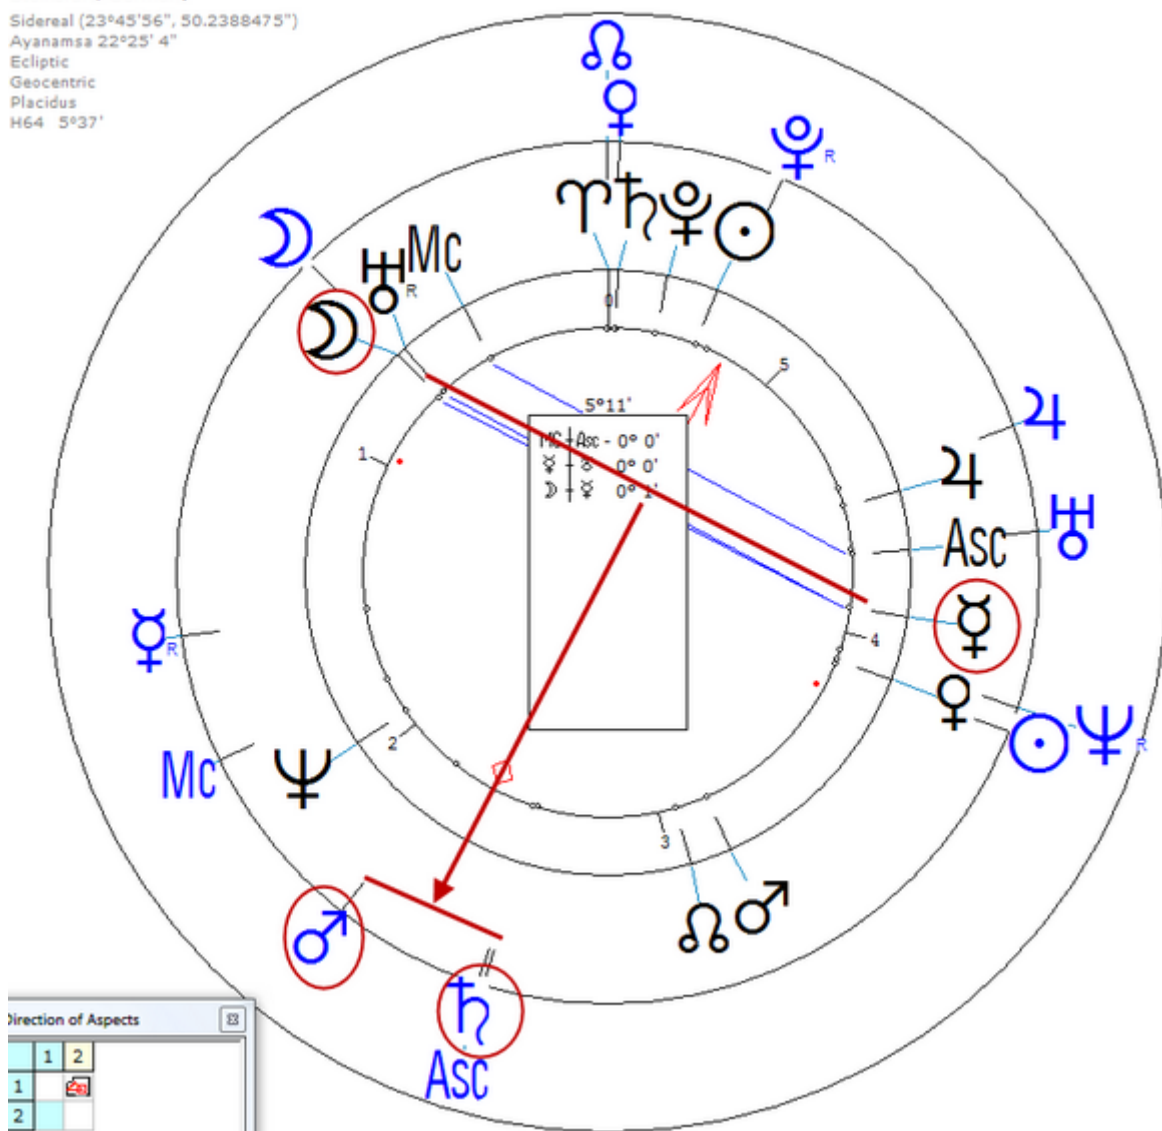

Lilli, August

12 May 1903 at 04:00 (= 04:00 AM)Steinsfurt, Germany, 49n11, 8e55
German homicide and suicide.

<https://www.astro.com/astro-databank/Lilli,_August>

Death by Suicide 15 February 1929 (Gunshot, age 25)

Lunar Return (Harmonic 64)

Lunar ♂/♃ = ♃n/♀n

Lilli, August
12 May 1903 Tue 4:00 (GMT+1) 49n11 8e55
Steinsfurt, Germany
Sidereal (23°45'56", 50.2388475")
Ayanamsa 22°25' 4"
Ecliptic
Geocentric
Placidus
H64 5°37'